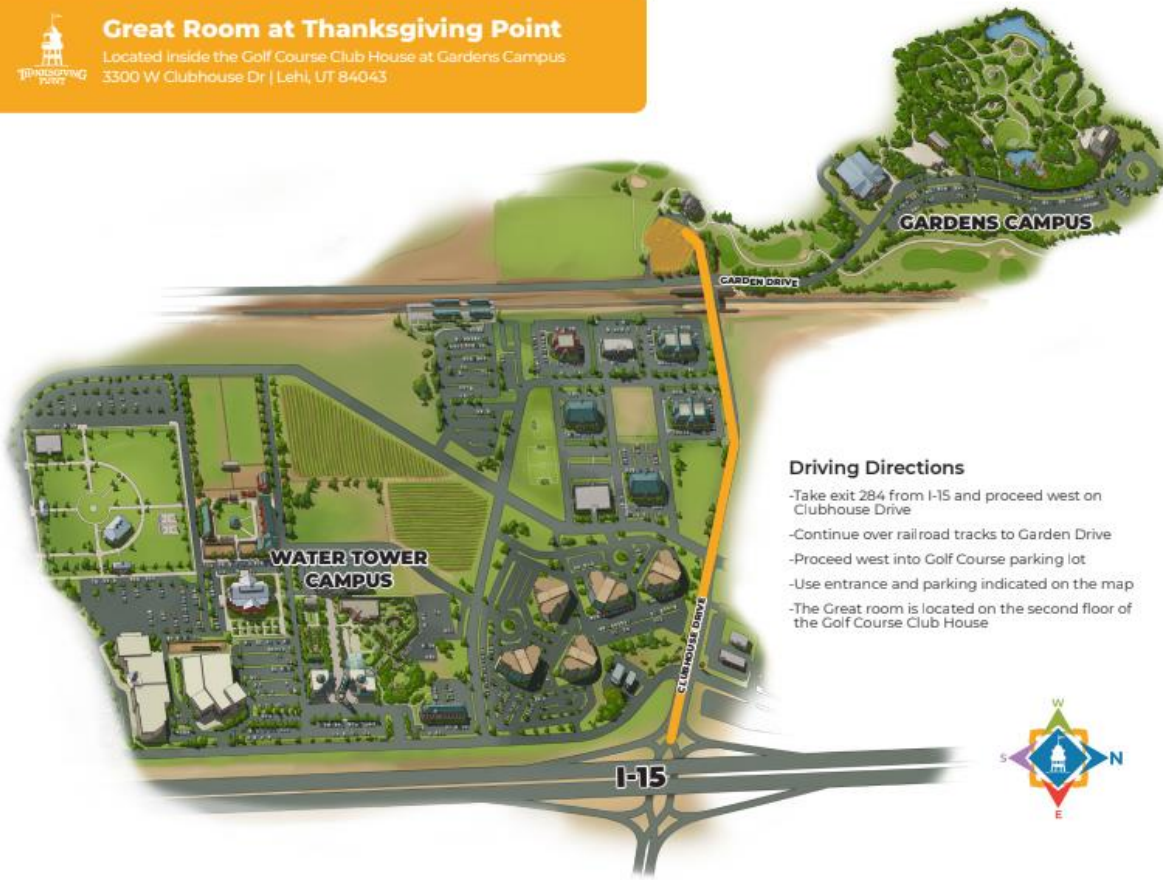

Great Room at Thanksgiving Point

Located inside the Golf Course Club House at Gardens Campus
3300 W Clubhouse Dr | Lehi, UT 84043

Driving Directions

- Take exit 284 from I-15 and proceed west on Clubhouse Drive
- Continue over railroad tracks to Garden Drive
- Proceed west into Golf Course parking lot
- Use entrance and parking indicated on the map
- The Great room is located on the second floor of the Golf Course Club House